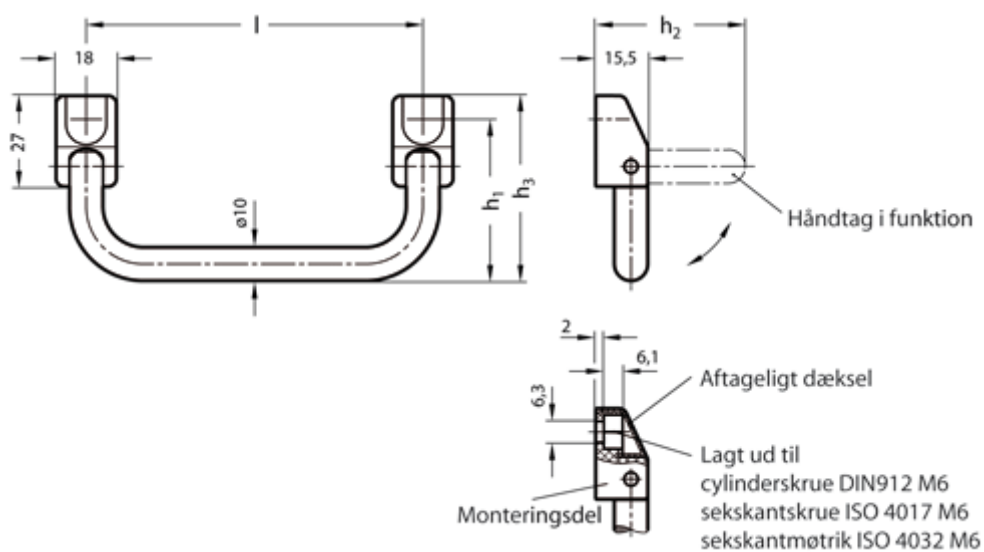

Article number: 201051120

Description: E+G Folding handle GN 425.5-120-CR  
Steel chrome

## Measures

h1	= 34
h2	= 44.5
h3	= 55.0
L	= 120
Static preload (N)	= 500